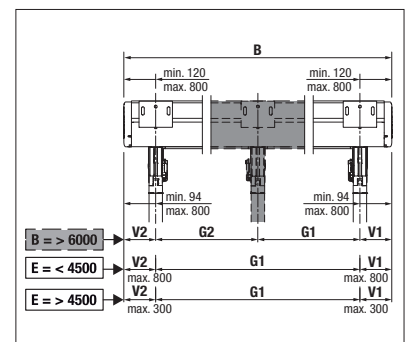

Options:

- Integrated water channel for lateral rainwater drainage
- Dimmable LED lighting (Tunable White) integrated in the guides or in the guide tube.

- min. 100 cm
max. 700 cm*
- min. 140 cm
max. 600 cm
- Post height
max. 250 cm

*from 601 cm with 3 guide rails

Technical dimensions in millimetres

Wall mounting with footplate

Ceiling mounting with ground sleeves

With three guides

REGISTRATION REQUIRED

EN 13561

LED lighting