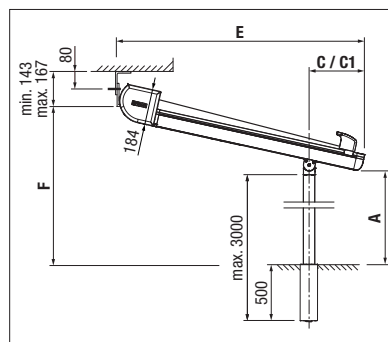

Options:

- Integrated water channel for lateral rainwater drainage
- Dimmable LED lighting (Tunable White) integrated in the guides or in the guide tube.

- min. 100 cm
max. 700 cm*
- min. 140 cm
max. 600 cm
- Post height
max. 250 cm

*from 601 cm with 3 guide rails

Technical dimensions in millimetres

Wall mounting with footplate

Ceiling mounting with ground sleeves

With three guides

REGISTRATION REQUIRED

EN 13561

LED lighting