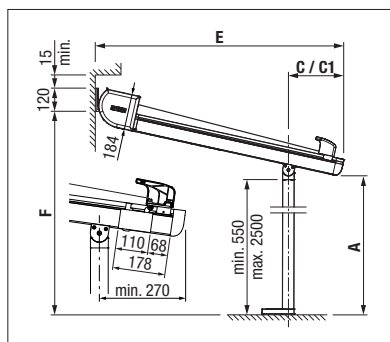

Options:

- Integrated water channel for lateral rainwater drainage
- Dimmable LED lighting (Tunable White) integrated in the guides or in the guide tube.

- min. 100 cm
max. 700 cm*
- min. 140 cm
max. 600 cm
- Post height
max. 250 cm

*from 601 cm with 3 guide rails

Technical dimensions in millimetres

Wall mounting with footplate

Ceiling mounting with ground sleeves

With three guides

REGISTRATION REQUIRED

EN 13561

LED lighting